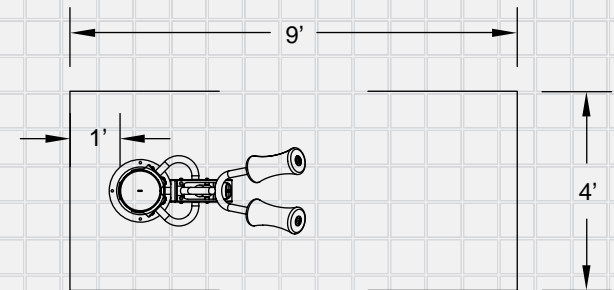

MANUFACTURED IN U.S.A.

SURFACE MOUNT
INSTALLATION

COLOR GUIDE

Spruce (346)	Earth (345)	Cranberry (121)	Concrete (307)	Sun (007)	Sand (308)

LEG SQUAT

Item: LF-177802-00