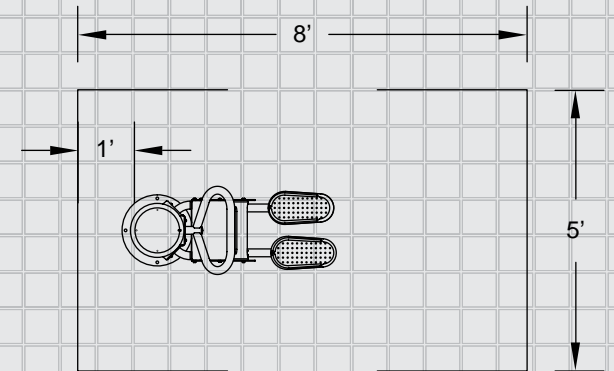

MANUFACTURED IN U.S.A.

SURFACE MOUNT
INSTALLATION

COLOR GUIDE

Spruce (346)	Earth (345)	Cranberry (121)	Concrete (307)	Sun (007)	Sand (308)

PULL-UP/DIP
Item: LF-177805-00

MANUFACTURED IN U.S.A.

SURFACE MOUNT
INSTALLATION