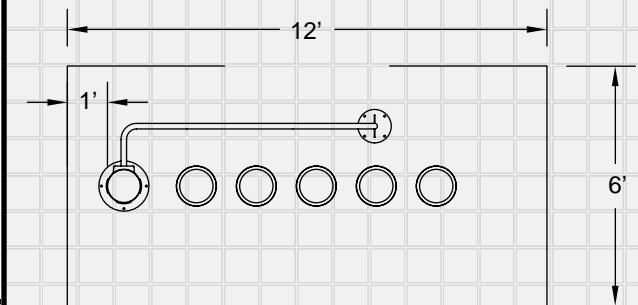

MANUFACTURED IN U.S.A.

SURFACE MOUNT
INSTALLATION

COLOR GUIDE

Spruce (346)	Earth (345)	Cranberry (121)	Concrete (307)	Sun (007)	Sand (308)

BALANCE
Item: LF-177807-00