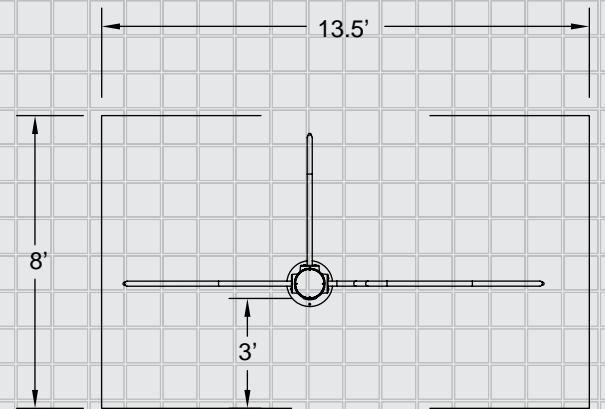

MANUFACTURED IN U.S.A.

SURFACE MOUNT
INSTALLATION

COLOR GUIDE

Spruce (346)	Earth (345)	Cranberry (121)	Concrete (307)	Sun (007)	Sand (308)

TORSO
Item: LF-177808-00