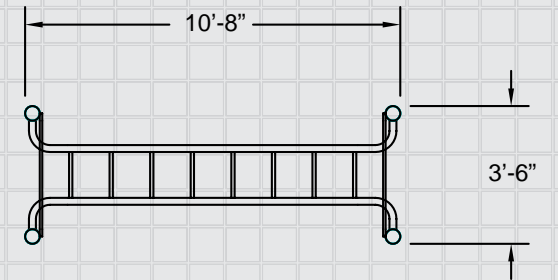

MANUFACTURED IN U.S.A.

SURFACE MOUNT
INSTALLATION

COLOR GUIDE

Spruce (346)	Earth (345)	Cranberry (121)	Concrete (307)	Sun (007)	Sand (308)

HORIZONTAL LADDER

Item: LF-607994-01