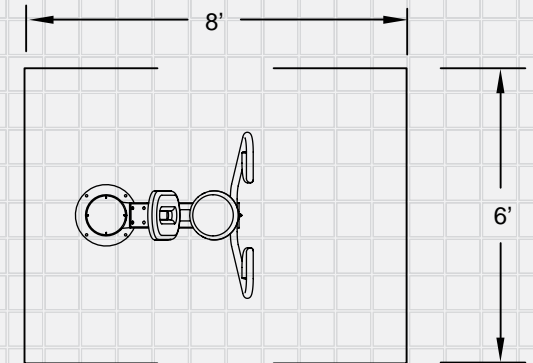

COLOR GUIDE

					
Spruce (346)	Earth (345)	Cranberry (121)	Concrete (307)	Sun (007)	Sand (308)

BALANCE
Item: LF-177807-00

MANUFACTURED IN U.S.A.

SURFACE MOUNT
INSTALLATION

COLOR GUIDE

					
Spruce (346)	Earth (345)	Cranberry (121)	Concrete (307)	Sun (007)	Sand (308)