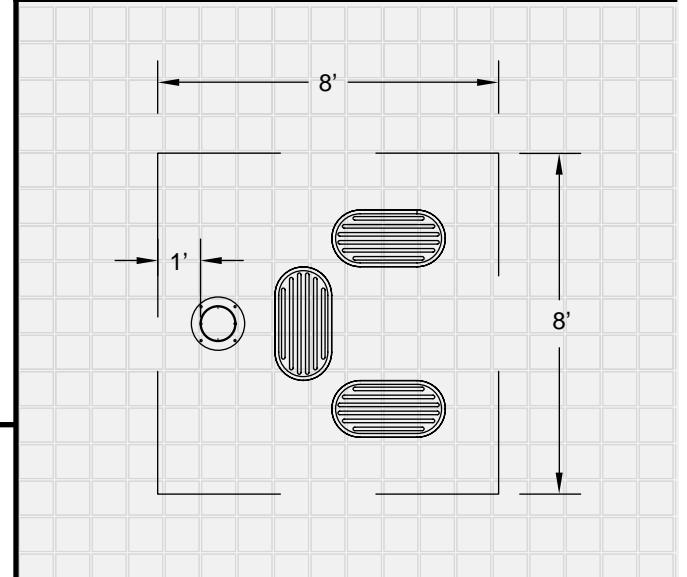

MANUFACTURED IN U.S.A.

SURFACE MOUNT
INSTALLATION

COLOR GUIDE

Spruce (346)	Earth (345)	Cranberry (121)	Concrete (307)	Sun (007)	Sand (308)

JUMPING
Item: LF-177809-00