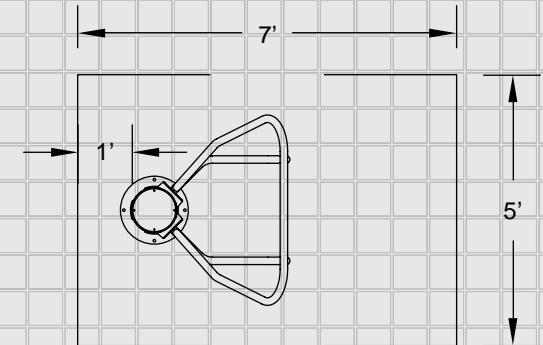

MANUFACTURED IN U.S.A.

SURFACE MOUNT
INSTALLATION

COLOR GUIDE

Spruce (346)	Earth (345)	Cranberry (121)	Concrete (307)	Sun (007)	Sand (308)

PULL-UP/DIP
Item: LF-177805-00