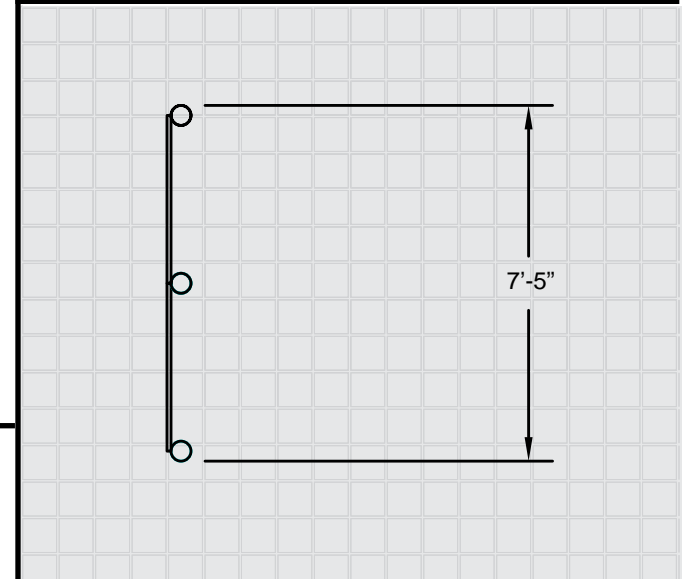

MANUFACTURED IN U.S.A.

SURFACE MOUNT
INSTALLATION

COLOR GUIDE

Spruce (346)	Earth (345)	Cranberry (121)	Concrete (307)	Sun (007)	Sand (308)

CHIN-UP BARS
Item: LF-607995-01