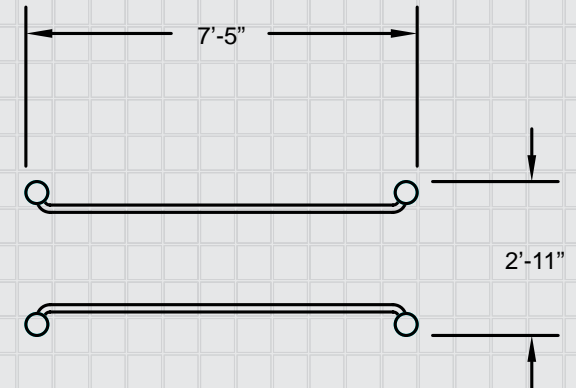

MANUFACTURED IN U.S.A.

SURFACE MOUNT
INSTALLATION

COLOR GUIDE

Spruce (346)	Earth (345)	Cranberry (121)	Concrete (307)	Sun (007)	Sand (308)

PARALLEL BARS
Item: LF-607996-01